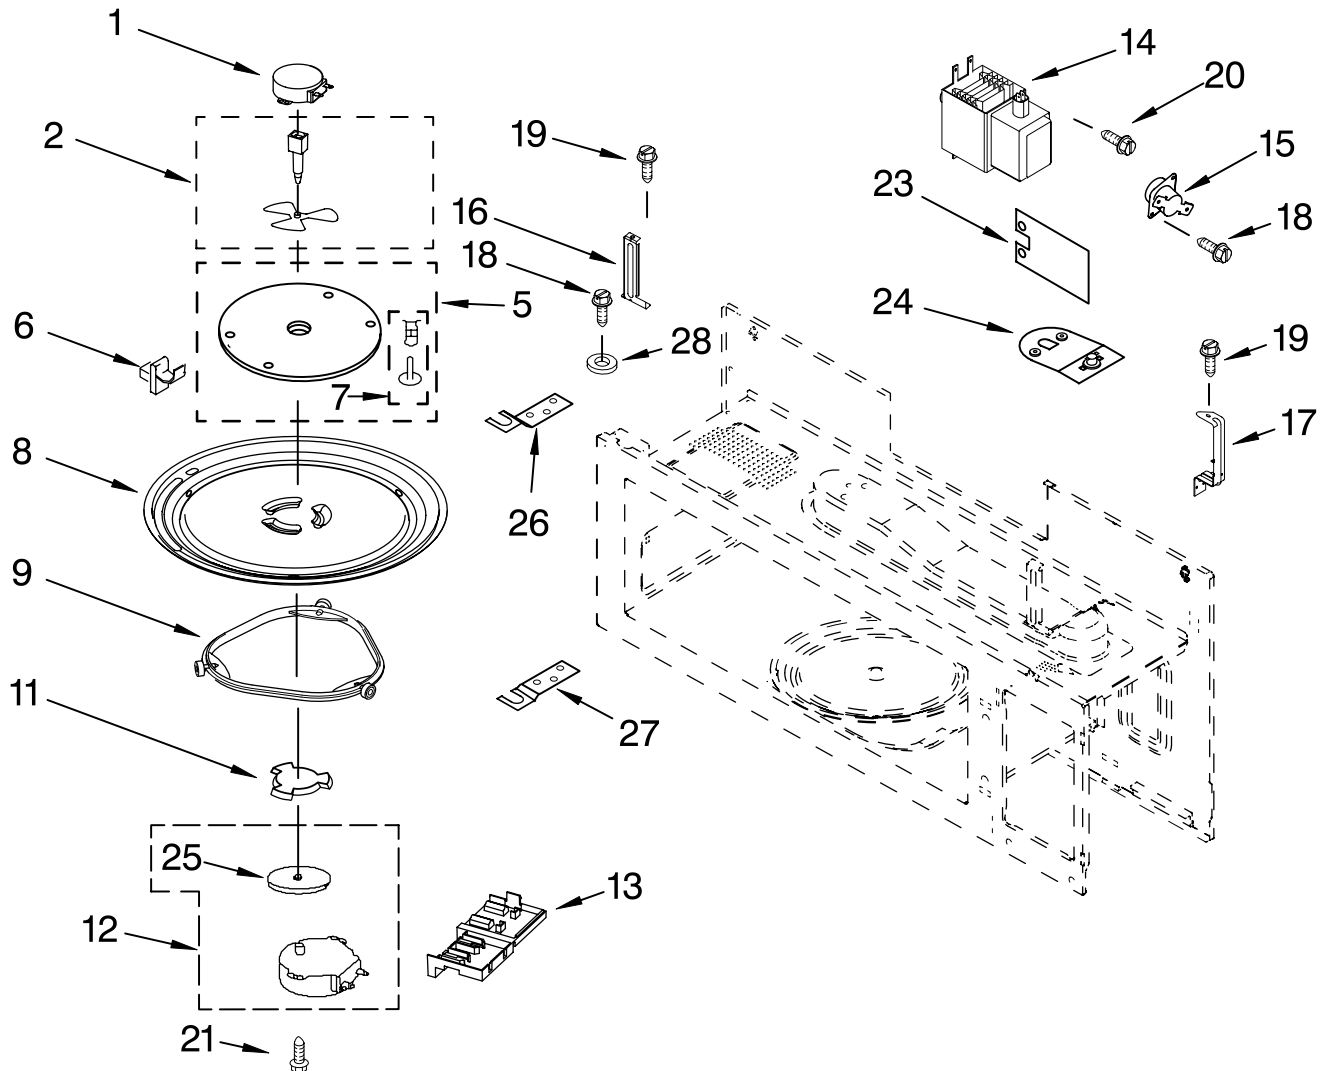

MAGNETRON AND TURNTABLE PARTS

For Model: GH4155XPS3
(Stainless)

Illus. No.	Part No.	DESCRIPTION
1	8205044	Motor, Stirrer
2	8205315	Stirrer Shaft/Blade
5	8184476	Cover, Inlet
6	8204662	Hook, Rack (4)
7	8184549	Nails/Bushings (5 of Each)
8	4393799	Turntable
9	8205778	Ring, Turntable
11	8205779	Driver, Turntable
12	8183953	Motor, Turntable

Illus. No.	Part No.	DESCRIPTION
13	4393756	Cover, Terminal
14	8205791	Magnetron
15	8183698	Thermostat
16	8205792	Holder, Connector (L)
17	8169705	Holder, Connector (R)
18	4393838	Screw
19	8169474	Screw

Illus. No.	Part No.	DESCRIPTION
20	4393831	Screw
21	4393832	Screw
23	8184485	Shield
24	8184585	Thermostat And Bracket
25	8184109	Spacer
26	8183741	Hinge, Upper
27	8183742	Hinge, Lower
28	8204691	Washer

FOR ORDERING INFORMATION REFER TO PARTS PRICE LIST